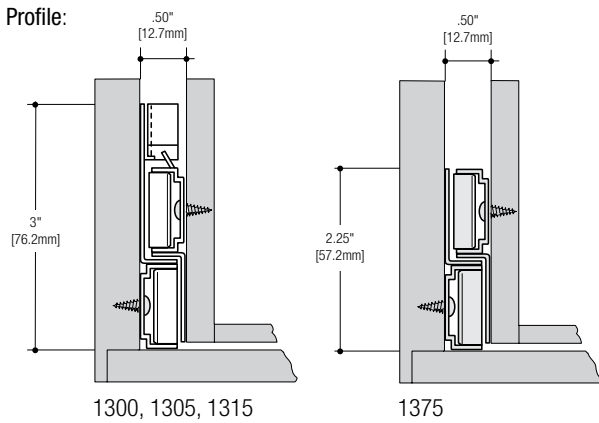

## Features

- Positive stop lever
- Stay close design
- Recommended maximum drawer width 18"

- 1300: 3/4 extension slide  
 1305: 3/4 extension slide  
 1315: 3/4 extension V-notch wraparound drawer slide  
 1375: 3/4 extension self-closing V-notch wraparound slide

- Mounting:** Side  
**Action:** Ball-bearing rollers  
**Load Rating:** 1300, 1315, 1375: 75 lb. class  
 1305: 100 lb. class  
**Height:** 1300, 1305, 1315: 3" [76.2mm]  
 1375: 2.25" [57.2mm]  
**Clearance:** .50" + .03" - 0" on each side  
**Finish:** Almond (ALM), White (WH), Zinc (ZC)

Recommended Fasteners		KV Part	Finish	Qty
	#7 x 1/2" Phillips Pan Head	8500-93	Zinc (ZC)	1000
		8500-93 EB	Ebony Black (EB)	1000

☐ Non-stock item – minimum order quantities and additional lead time may apply.